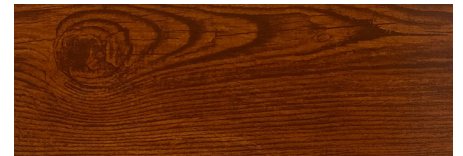

IMAGE SERIES

Life-Like Printed Steel

Our *Image Series* includes realistic woodgrains and life-like natural materials so you can achieve the same beauty and character of these materials but with ALL the benefits and strength of steel.

NOTE: Forma Steel recommends viewing your steel sample prior to ordering. *Samples are available upon request.*

**ESPRESSO
WOODGRAIN**

24 Gauge | SMP

**GUNSTOCK
WOODGRAIN**

24 Gauge | PVDF

**FRONTIER
WOODGRAIN**