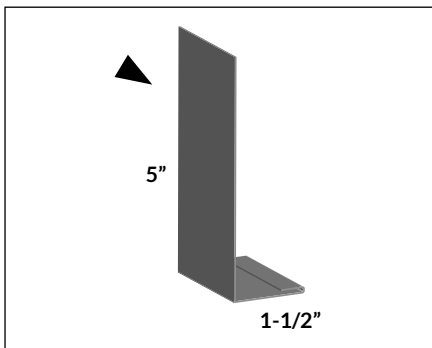

BASE	BF-01: 2" x 1"
	BF-02: 2" x 1 ¹ / ₂ "
	BF-03: 3 ¹ / ₄ " x 1 ³ / ₄ "

DOOR JAM	DJ-01: 7 ¹ / ₄ " x 1 ⁹ / ₁₆ " x 1"
	DJ-02: 9" x 1 ⁹ / ₁₆ " x 1 ¹ / ₂ "

EAVE	EV-01: 3" x 1"
	EV-02: 3" x 2"
	EV-03: 3" x 4 ¹ / ₈ "
	EV-04: 4" x 5"
	EV-05: 3" x 3"

FASCIA	FC-01: 5" x 1 ¹ / ₂ "
	FC-02: 6" x 1 ¹ / ₂ "
	FC-03: 7" x 1 ¹ / ₂ "

GABLE	GB-01: 3/4" x 1" x 3 ¹⁵ / ₁₆ " x 1 ³ / ₄ "
	GB-02: 3/4" x 1" x 3 ³ / ₄ " x 2 ³ / ₄ "
	GB-03: 3/4" x 1" x 4" x 4 ³ / ₄ "
	GB-04: 3/4" x 1 ³ / ₄ " x 5" x 6 ¹ / ₄ "
	GB-05: 3/4" x 1" x 3 ⁵ / ₈ " x 3 ³ / ₄ "

HEADER	HD-01: 2" x 1"
	HD-02: 2" x 2"

INSIDE CORNER	ISC-01: 2" x 2" x 7/8"
----------------------	-------------------------------

INSIDE CORNER	ISC-02: 3/4" x 1" x 4"
	ISC-05: 3/4" x 1 3/4" x 5"

INSIDE CORNER	ISC-03: 4" x 7/8" x 7/8" x 1 3/4"
----------------------	--

DOUBLE J	ISC-06: 2" x 5/7" x 5/8" x 7/8"
	ISC-07: 1 7/8" x 7/8" x 7/8" x 7/8"

J CHANNEL	J-01: 2-3/16" x 9/16" x 1/2" x 3/8"
	J-02: 2-1/2" x 13/16" x 1/2" x 3/8"
	J-05: 3-3/16" x 1-5/16" x 7/8" x 3/8"

J CHANNEL	J-03: 2-5/16" x 5/8" x 11/16"
	J-04: 2-3/4" x 7/8" x 7/8"
	J-06: 3-3/16" x 1-5/16" x 1-1/4"