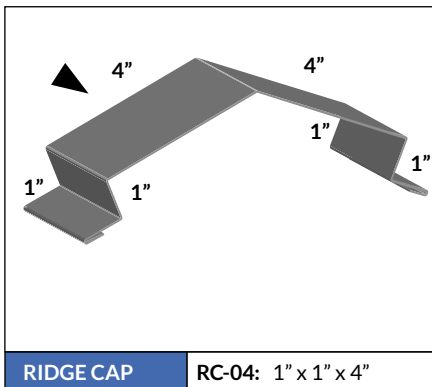

HEADER	HD-01: 2" x 1"
	HD-02: 2" x 2"

INSIDE CORNER	ISC-01: 2" x 2" x 7/8"
----------------------	-------------------------------

INSIDE CORNER	ISC-02: 3/4" x 1" x 4"
	ISC-05: 3/4" x 1 3/4" x 5"

INSIDE CORNER	ISC-03: 4" x 7/8" x 7/8" x 1 3/4"
----------------------	--

DOUBLE J	ISC-06: 2" x 5/7" x 5/8" x 7/8"
	ISC-07: 1 7/8" x 7/8" x 7/8" x 7/8"

J CHANNEL	J-01: 2-3/16" x 9/16" x 1/2" x 3/8"
	J-02: 2-1/2" x 13/16" x 1/2" x 3/8"
	J-05: 3-3/16" x 1-5/16" x 7/8" x 3/8"

J CHANNEL	J-03: 2-5/16" x 5/8" x 11/16"
	J-04: 2-3/4" x 7/8" x 7/8"
	J-06: 3-3/16" x 1-5/16" x 1-1/4"

SUPER J	J-07: 3 1/8" x 7/8" x 2"
----------------	---------------------------------

OUTSIDE CORNER	OSC-01: 3/4" x 1" x 2-3/4"
	OSC-02: 3/4" x 1" x 3-3/4"
	OSC-03: 3/4" x 1" x 4-3/4"
	OSC-05: 3/4" x 1-3/4" x 5"

OUTSIDE CORNER	OSC-04: 1-3/4" x 7/8" x 7/8" x 4"
-----------------------	--

PEAK CAP	PC-01: 5" x 1-3/4"
	PC-02: 5" x 2-3/4"

END WALL EW-01: 4" x 5"

SIDE WALL SW-01: 4" x 3-3/4" x 1" x 3/4"
SW-02: 4" x 3-3/4" x 1-3/4" x 3/4"