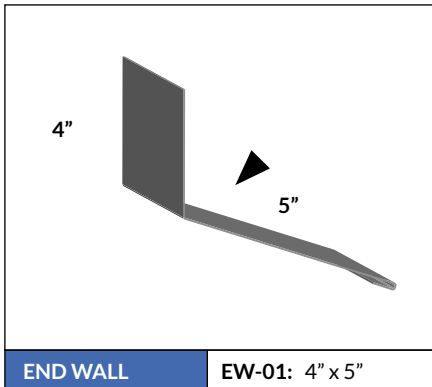

HEADER	HD-01: 2" x 1"
	HD-02: 2" x 2"

INSIDE CORNER	ISC-01: 2" x 2" x 7/8"
----------------------	-------------------------------

INSIDE CORNER	ISC-02: 3/4" x 1" x 4"
	ISC-05: 3/4" x 1 3/4" x 5"

INSIDE CORNER	ISC-03: 4" x 7/8" x 7/8" x 1 3/4"
----------------------	--

DOUBLE J	ISC-06: 2" x 5/7" x 5/8" x 7/8"
	ISC-07: 1 7/8" x 7/8" x 7/8" x 7/8"

J CHANNEL	J-01: 2-3/16" x 9/16" x 1/2" x 3/8"
	J-02: 2-1/2" x 13/16" x 1/2" x 3/8"
	J-05: 3-3/16" x 1-5/16" x 7/8" x 3/8"

J CHANNEL	J-03: 2-5/16" x 5/8" x 11/16"
	J-04: 2-3/4" x 7/8" x 7/8"
	J-06: 3-3/16" x 1-5/16" x 1-1/4"

SUPER J	J-07: 3 1/8" x 7/8" x 2"
----------------	---------------------------------

OUTSIDE CORNER	OSC-01: 3/4" x 1" x 2-3/4"
	OSC-02: 3/4" x 1" x 3-3/4"
	OSC-03: 3/4" x 1" x 4-3/4"
	OSC-05: 3/4" x 1-3/4" x 5"

OUTSIDE CORNER	OSC-04: 1-3/4" x 7/8" x 7/8" x 4"
-----------------------	--

PEAK CAP	PC-01: 5" x 1-3/4"
	PC-02: 5" x 2-3/4"

END WALL EW-01: 4" x 5"

SIDE WALL SW-01: 4" x 3-3/4" x 1" x 3/4"
SW-02: 4" x 3-3/4" x 1-3/4" x 3/4"