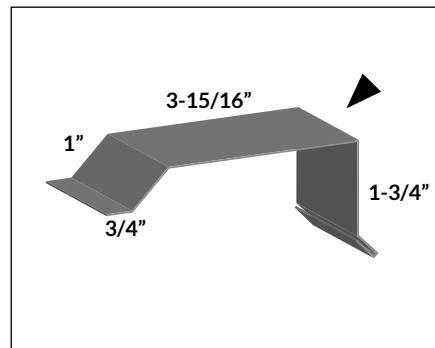

BASE	BF-01: 2" x 1"
	BF-02: 2" x 1 ¹ / ₂ "
	BF-03: 3 ¹ / ₄ " x 1 ³ / ₄ "

DOOR JAM	DJ-01: 7 ¹ / ₄ " x 1 ⁹ / ₁₆ " x 1"
	DJ-02: 9" x 1 ⁹ / ₁₆ " x 1 ¹ / ₂ "

EAVE	EV-01: 3" x 1"
	EV-02: 3" x 2"
	EV-03: 3" x 4 ¹ / ₈ "
	EV-04: 4" x 5"
	EV-05: 3" x 3"

FASCIA	FC-01: 5" x 1 ¹ / ₂ "
	FC-02: 6" x 1 ¹ / ₂ "
	FC-03: 7" x 1 ¹ / ₂ "

GABLE	GB-01: 3/4" x 1" x 3 ¹⁵ / ₁₆ " x 1 ³ / ₄ "
	GB-02: 3/4" x 1" x 3 ³ / ₄ " x 2 ³ / ₄ "
	GB-03: 3/4" x 1" x 4" x 4 ³ / ₄ "
	GB-04: 3/4" x 1 ³ / ₄ " x 5" x 6 ¹ / ₄ "
	GB-05: 3/4" x 1" x 3 ⁵ / ₈ " x 3 ³ / ₄ "

HEADER	HD-01: 2" x 1"
	HD-02: 2" x 2"

INSIDE CORNER	ISC-01: 2" x 2" x 7/8"
----------------------	-------------------------------

INSIDE CORNER	ISC-02: 3/4" x 1" x 4"
	ISC-05: 3/4" x 1 3/4" x 5"

INSIDE CORNER	ISC-03: 4" x 7/8" x 7/8" x 1 3/4"
----------------------	--

DOUBLE J	ISC-06: 2" x 5/7" x 5/8" x 7/8"
	ISC-07: 1 7/8" x 7/8" x 7/8" x 7/8"

J CHANNEL	J-01: 2-3/16" x 9/16" x 1/2" x 3/8"
	J-02: 2-1/2" x 13/16" x 1/2" x 3/8"
	J-05: 3-3/16" x 1-5/16" x 7/8" x 3/8"

J CHANNEL	J-03: 2-5/16" x 5/8" x 11/16"
	J-04: 2-3/4" x 7/8" x 7/8"
	J-06: 3-3/16" x 1-5/16" x 1-1/4"