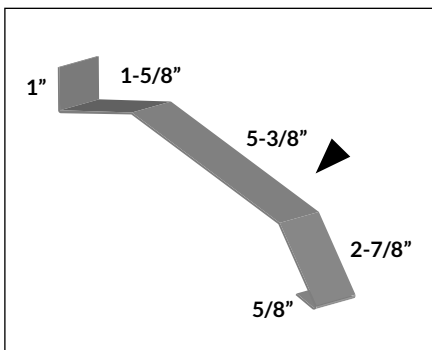

DOUBLE J	ISC-06: 2" x 5/7" x 5/8" x 7/8"
	ISC-07: 1 7/8" x 7/8" x 7/8" x 7/8"

J CHANNEL	J-01: 2-3/16" x 9/16" x 1/2" x 3/8"
	J-02: 2-1/2" x 13/16" x 1/2" x 3/8"
	J-05: 3-3/16" x 1-5/16" x 7/8" x 3/8"

J CHANNEL	J-03: 2-5/16" x 5/8" x 11/16"
	J-04: 2-3/4" x 7/8" x 7/8"
	J-06: 3-3/16" x 1-5/16" x 1-1/4"

SUPER J	J-07: 3 1/8" x 7/8" x 2"
----------------	---------------------------------

OUTSIDE CORNER	OSC-01: 3/4" x 1" x 2-3/4"
	OSC-02: 3/4" x 1" x 3-3/4"
	OSC-03: 3/4" x 1" x 4-3/4"
	OSC-05: 3/4" x 1-3/4" x 5"

OUTSIDE CORNER	OSC-04: 1-3/4" x 7/8" x 7/8" x 4"
-----------------------	--

PEAK CAP	PC-01: 5" x 1-3/4"
	PC-02: 5" x 2-3/4"

END WALL EW-01: 4" x 5"

SIDE WALL SW-01: 4" x 3-3/4" x 1" x 3/4"
SW-02: 4" x 3-3/4" x 1-3/4" x 3/4"

TRACK COVER TC-01: 1-1/4" x 1-1/2" x 2-1/4" x 4-3/4" x 1-1/2" x 3/4"

TOP MOUNT TC-04: 3 1/4" x 5" x 1 1/4"

BIG FRAME FACE MOUNT TC-02: 1" x 1-5/8" x 5-3/8" x 2-7/8" x 5/8"

FACE MOUNT TC-03: 1-3/4" x 1-3/4" x 7" x 1-3/8" x 5/8"