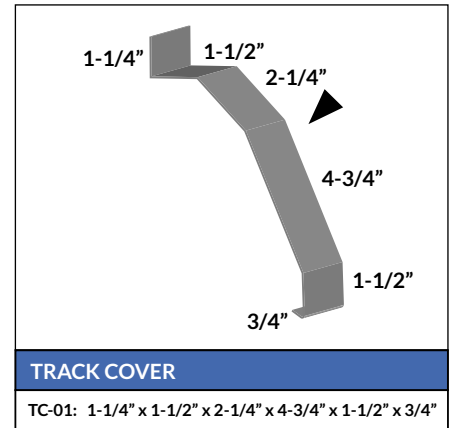

SUPER J	J-07: 3 1/8" x 7/8" x 2"
----------------	---------------------------------

OUTSIDE CORNER	OSC-01: 3/4" x 1" x 2-3/4"
	OSC-02: 3/4" x 1" x 3-3/4"
	OSC-03: 3/4" x 1" x 4-3/4"
	OSC-05: 3/4" x 1-3/4" x 5"

OUTSIDE CORNER	OSC-04: 1-3/4" x 7/8" x 7/8" x 4"
-----------------------	--

PEAK CAP	PC-01: 5" x 1-3/4"
	PC-02: 5" x 2-3/4"

END WALL EW-01: 4" x 5"

SIDE WALL SW-01: 4" x 3-3/4" x 1" x 3/4"
SW-02: 4" x 3-3/4" x 1-3/4" x 3/4"

TRACK COVER TC-01: 1-1/4" x 1-1/2" x 2-1/4" x 4-3/4" x 1-1/2" x 3/4"

TOP MOUNT TC-04: 3 1/4" x 5" x 1 1/4"

BIG FRAME FACE MOUNT TC-02: 1" x 1-5/8" x 5-3/8" x 2-7/8" x 5/8"

FACE MOUNT TC-03: 1-3/4" x 1-3/4" x 7" x 1-3/8" x 5/8"