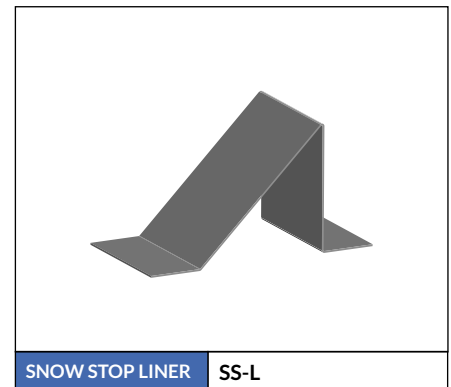

SUPER J	J-07: 3 1/8" x 7/8" x 2"
----------------	---------------------------------

OUTSIDE CORNER	OSC-01: 3/4" x 1" x 2-3/4"
	OSC-02: 3/4" x 1" x 3-3/4"
	OSC-03: 3/4" x 1" x 4-3/4"
	OSC-05: 3/4" x 1-3/4" x 5"

OUTSIDE CORNER	OSC-04: 1-3/4" x 7/8" x 7/8" x 4"
-----------------------	--

PEAK CAP	PC-01: 5" x 1-3/4"
	PC-02: 5" x 2-3/4"

END WALL EW-01: 4" x 5"

SIDE WALL SW-01: 4" x 3-3/4" x 1" x 3/4"
SW-02: 4" x 3-3/4" x 1-3/4" x 3/4"