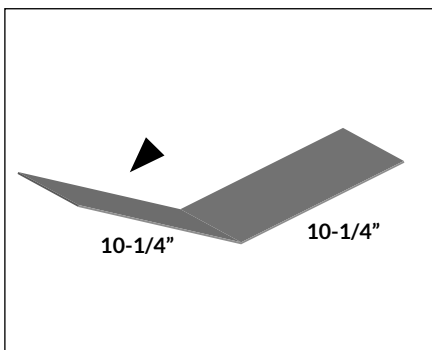

OUTSIDE CORNER	OSC-04: 1-3/4" x 7/8" x 7/8" x 4"
-----------------------	--

PEAK CAP	PC-01: 5" x 1-3/4"
	PC-02: 5" x 2-3/4"

END WALL EW-01: 4" x 5"

SIDE WALL SW-01: 4" x 3-3/4" x 1" x 3/4"
SW-02: 4" x 3-3/4" x 1-3/4" x 3/4"

TRACK COVER TC-01: 1-1/4" x 1-1/2" x 2-1/4" x 4-3/4" x 1-1/2" x 3/4"

TOP MOUNT TC-04: 3 1/4" x 5" x 1 1/4"

BIG FRAME FACE MOUNT TC-02: 1" x 1-5/8" x 5-3/8" x 2-7/8" x 5/8"

FACE MOUNT TC-03: 1-3/4" x 1-3/4" x 7" x 1-3/8" x 5/8"

TOP MOUNT TC-04: 1" x 3-1/4" x 5" x 1-3/8" x 5/8"

VALLEY V-01: 10-1/4" x 10-1/4"
V-04: 20-1/2" x 20-1/2"

VALLEY V-02: 9-1/4" x 1" x 9-1/4"
V-03: 8-3/4" x 1-1/2" x 8-3/4"

Custom Trim Available by Request.