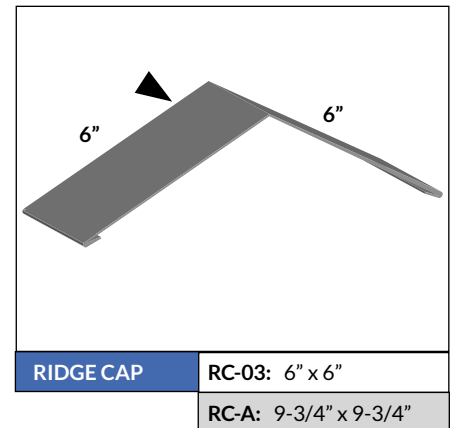

HEADER	HD-01: 2" x 1"
	HD-02: 2" x 2"

INSIDE CORNER	ISC-01: 2" x 2" x 7/8"
----------------------	-------------------------------

INSIDE CORNER	ISC-02: 3/4" x 1" x 4"
	ISC-05: 3/4" x 1 3/4" x 5"

INSIDE CORNER	ISC-03: 4" x 7/8" x 7/8" x 1 3/4"
----------------------	--

DOUBLE J	ISC-06: 2" x 5/7" x 5/8" x 7/8"
	ISC-07: 1 7/8" x 7/8" x 7/8" x 7/8"

J CHANNEL	J-01: 2-3/16" x 9/16" x 1/2" x 3/8"
	J-02: 2-1/2" x 13/16" x 1/2" x 3/8"
	J-05: 3-3/16" x 1-5/16" x 7/8" x 3/8"

J CHANNEL	J-03: 2-5/16" x 5/8" x 11/16"
	J-04: 2-3/4" x 7/8" x 7/8"
	J-06: 3-3/16" x 1-5/16" x 1-1/4"

SUPER J	J-07: 3 1/8" x 7/8" x 2"
----------------	---------------------------------

OUTSIDE CORNER	OSC-01: 3/4" x 1" x 2-3/4"
	OSC-02: 3/4" x 1" x 3-3/4"
	OSC-03: 3/4" x 1" x 4-3/4"
	OSC-05: 3/4" x 1-3/4" x 5"

OUTSIDE CORNER	OSC-04: 1-3/4" x 7/8" x 7/8" x 4"
-----------------------	--

PEAK CAP	PC-01: 5" x 1-3/4"
	PC-02: 5" x 2-3/4"

END WALL EW-01: 4" x 5"

SIDE WALL SW-01: 4" x 3-3/4" x 1" x 3/4"
SW-02: 4" x 3-3/4" x 1-3/4" x 3/4"