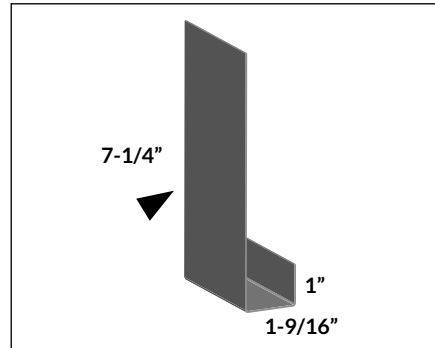

BASE	BF-01: 2" x 1"
	BF-02: 2" x 1 ¹ / ₂ "
	BF-03: 3 ¹ / ₄ " x 1 ³ / ₄ "

DOOR JAM	DJ-01: 7 ¹ / ₄ " x 1 ⁹ / ₁₆ " x 1"
	DJ-02: 9" x 1 ⁹ / ₁₆ " x 1 ¹ / ₂ "

EAVE	EV-01: 3" x 1"
	EV-02: 3" x 2"
	EV-03: 3" x 4 ¹ / ₈ "
	EV-04: 4" x 5"
	EV-05: 3" x 3"

FASCIA	FC-01: 5" x 1 ¹ / ₂ "
	FC-02: 6" x 1 ¹ / ₂ "
	FC-03: 7" x 1 ¹ / ₂ "

GABLE	GB-01: 3/4" x 1" x 3 ¹⁵ / ₁₆ " x 1 ³ / ₄ "
	GB-02: 3/4" x 1" x 3 ³ / ₄ " x 2 ³ / ₄ "
	GB-03: 3/4" x 1" x 4" x 4 ³ / ₄ "
	GB-04: 3/4" x 1 ³ / ₄ " x 5" x 6 ¹ / ₄ "
	GB-05: 3/4" x 1" x 3 ⁵ / ₈ " x 3 ³ / ₄ "

HEADER	HD-01: 2" x 1"
	HD-02: 2" x 2"

INSIDE CORNER	ISC-01: 2" x 2" x 7/8"
----------------------	-------------------------------

INSIDE CORNER	ISC-02: 3/4" x 1" x 4"
	ISC-05: 3/4" x 1 3/4" x 5"

INSIDE CORNER	ISC-03: 4" x 7/8" x 7/8" x 1 3/4"
----------------------	--

DOUBLE J	ISC-06: 2" x 5/7" x 5/8" x 7/8"
	ISC-07: 1 7/8" x 7/8" x 7/8" x 7/8"

J CHANNEL	J-01: 2-3/16" x 9/16" x 1/2" x 3/8"
	J-02: 2-1/2" x 13/16" x 1/2" x 3/8"
	J-05: 3-3/16" x 1-5/16" x 7/8" x 3/8"

J CHANNEL	J-03: 2-5/16" x 5/8" x 11/16"
	J-04: 2-3/4" x 7/8" x 7/8"
	J-06: 3-3/16" x 1-5/16" x 1-1/4"