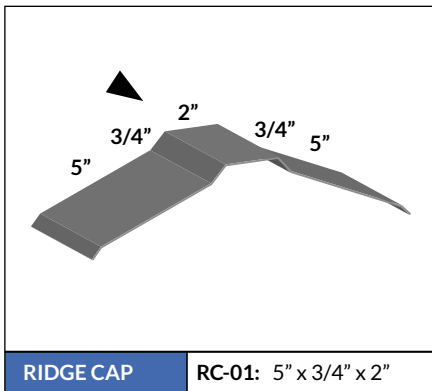

HEADER	HD-01: 2" x 1"
	HD-02: 2" x 2"

INSIDE CORNER	ISC-01: 2" x 2" x 7/8"
----------------------	-------------------------------

INSIDE CORNER	ISC-02: 3/4" x 1" x 4"
	ISC-05: 3/4" x 1 3/4" x 5"

INSIDE CORNER	ISC-03: 4" x 7/8" x 7/8" x 1 3/4"
----------------------	--

DOUBLE J	ISC-06: 2" x 5/7" x 5/8" x 7/8"
	ISC-07: 1 7/8" x 7/8" x 7/8" x 7/8"

J CHANNEL	J-01: 2-3/16" x 9/16" x 1/2" x 3/8"
	J-02: 2-1/2" x 13/16" x 1/2" x 3/8"
	J-05: 3-3/16" x 1-5/16" x 7/8" x 3/8"

J CHANNEL	J-03: 2-5/16" x 5/8" x 11/16"
	J-04: 2-3/4" x 7/8" x 7/8"
	J-06: 3-3/16" x 1-5/16" x 1-1/4"

SUPER J	J-07: 3 1/8" x 7/8" x 2"
----------------	---------------------------------

OUTSIDE CORNER	OSC-01: 3/4" x 1" x 2-3/4"
	OSC-02: 3/4" x 1" x 3-3/4"
	OSC-03: 3/4" x 1" x 4-3/4"
	OSC-05: 3/4" x 1-3/4" x 5"

OUTSIDE CORNER	OSC-04: 1-3/4" x 7/8" x 7/8" x 4"
-----------------------	--

PEAK CAP	PC-01: 5" x 1-3/4"
	PC-02: 5" x 2-3/4"

END WALL EW-01: 4" x 5"

SIDE WALL SW-01: 4" x 3-3/4" x 1" x 3/4"
SW-02: 4" x 3-3/4" x 1-3/4" x 3/4"