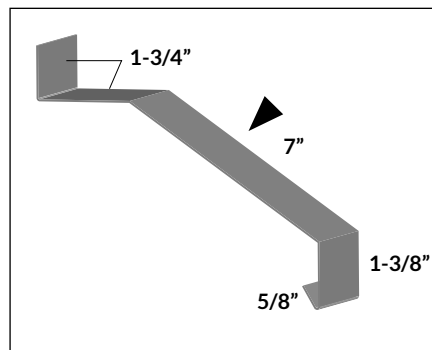

DOUBLE J	ISC-06: 2" x 5/7" x 5/8" x 7/8"
	ISC-07: 1 7/8" x 7/8" x 7/8" x 7/8"

J CHANNEL	J-01: 2-3/16" x 9/16" x 1/2" x 3/8"
	J-02: 2-1/2" x 13/16" x 1/2" x 3/8"
	J-05: 3-3/16" x 1-5/16" x 7/8" x 3/8"

J CHANNEL	J-03: 2-5/16" x 5/8" x 11/16"
	J-04: 2-3/4" x 7/8" x 7/8"
	J-06: 3-3/16" x 1-5/16" x 1-1/4"

SUPER J	J-07: 3 1/8" x 7/8" x 2"
----------------	---------------------------------

OUTSIDE CORNER	OSC-01: 3/4" x 1" x 2-3/4"
	OSC-02: 3/4" x 1" x 3-3/4"
	OSC-03: 3/4" x 1" x 4-3/4"
	OSC-05: 3/4" x 1-3/4" x 5"

OUTSIDE CORNER	OSC-04: 1-3/4" x 7/8" x 7/8" x 4"
-----------------------	--

PEAK CAP	PC-01: 5" x 1-3/4"
	PC-02: 5" x 2-3/4"

END WALL EW-01: 4" x 5"

SIDE WALL SW-01: 4" x 3-3/4" x 1" x 3/4"
SW-02: 4" x 3-3/4" x 1-3/4" x 3/4"

TRACK COVER TC-01: 1-1/4" x 1-1/2" x 2-1/4" x 4-3/4" x 1-1/2" x 3/4"

TOP MOUNT TC-04: 3 1/4" x 5" x 1 1/4"

BIG FRAME FACE MOUNT TC-02: 1" x 1-5/8" x 5-3/8" x 2-7/8" x 5/8"

FACE MOUNT TC-03: 1-3/4" x 1-3/4" x 7" x 1-3/8" x 5/8"