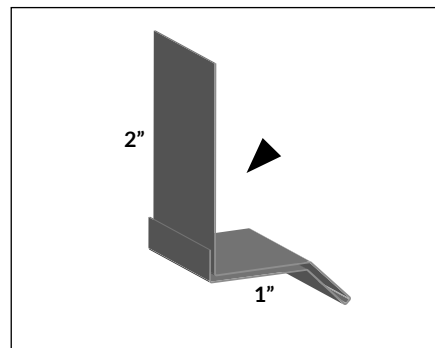

FASCIA	FC-01: 5" x 1 ¹ / ₂ "
	FC-02: 6" x 1 ¹ / ₂ "
	FC-03: 7" x 1 ¹ / ₂ "

GABLE	GB-01: 3/4" x 1" x 3 ¹⁵ / ₁₆ " x 1 ³ / ₄ "
	GB-02: 3/4" x 1" x 3 ³ / ₄ " x 2 ³ / ₄ "
	GB-03: 3/4" x 1" x 4" x 4 ³ / ₄ "
	GB-04: 3/4" x 1 ³ / ₄ " x 5" x 6 ¹ / ₄ "
	GB-05: 3/4" x 1" x 3 ⁵ / ₈ " x 3 ³ / ₄ "

PROW GABLE	GB-P1: 1" x 3 ³ / ₄ " x 1 ³ / ₄ "
	GB-P2: 1" x 3 ³ / ₄ " x 2 ³ / ₄ "
	GB-P3: 1" x 3 ³ / ₄ " x 4 ³ / ₄ "

GABLE DIVIDER	GD-01: 2" x 1" x 5/8"
	GD-02: 2" x 1" x 7/8"
	GD-03: 2" x 2" x 1 ³ / ₈ "

HEADER	HD-01: 2" x 1"
	HD-02: 2" x 2"

INSIDE CORNER	ISC-01: 2" x 2" x 7/8"
----------------------	-------------------------------

INSIDE CORNER	ISC-02: 3/4" x 1" x 4"
	ISC-05: 3/4" x 1 3/4" x 5"

INSIDE CORNER	ISC-03: 4" x 7/8" x 7/8" x 1 3/4"
----------------------	--

DOUBLE J	ISC-06: 2" x 5/7" x 5/8" x 7/8"
	ISC-07: 1 7/8" x 7/8" x 7/8" x 7/8"

J CHANNEL	J-01: 2-3/16" x 9/16" x 1/2" x 3/8"
	J-02: 2-1/2" x 13/16" x 1/2" x 3/8"
	J-05: 3-3/16" x 1-5/16" x 7/8" x 3/8"

J CHANNEL	J-03: 2-5/16" x 5/8" x 11/16"
	J-04: 2-3/4" x 7/8" x 7/8"
	J-06: 3-3/16" x 1-5/16" x 1-1/4"