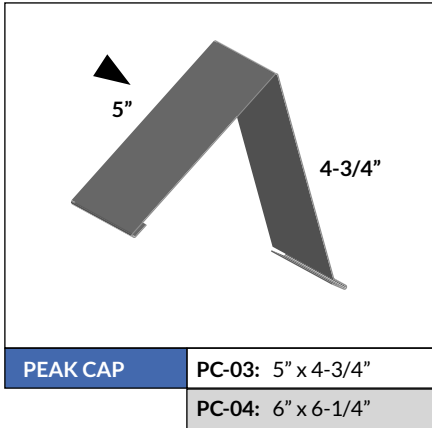

HEADER	HD-01: 2" x 1"
	HD-02: 2" x 2"

INSIDE CORNER	ISC-01: 2" x 2" x 7/8"
----------------------	-------------------------------

INSIDE CORNER	ISC-02: 3/4" x 1" x 4"
	ISC-05: 3/4" x 1 3/4" x 5"

INSIDE CORNER	ISC-03: 4" x 7/8" x 7/8" x 1 3/4"
----------------------	--

DOUBLE J	ISC-06: 2" x 5/7" x 5/8" x 7/8"
	ISC-07: 1 7/8" x 7/8" x 7/8" x 7/8"

J CHANNEL	J-01: 2-3/16" x 9/16" x 1/2" x 3/8"
	J-02: 2-1/2" x 13/16" x 1/2" x 3/8"
	J-05: 3-3/16" x 1-5/16" x 7/8" x 3/8"

J CHANNEL	J-03: 2-5/16" x 5/8" x 11/16"
	J-04: 2-3/4" x 7/8" x 7/8"
	J-06: 3-3/16" x 1-5/16" x 1-1/4"

SUPER J	J-07: 3 1/8" x 7/8" x 2"
----------------	---------------------------------

OUTSIDE CORNER	OSC-01: 3/4" x 1" x 2-3/4"
	OSC-02: 3/4" x 1" x 3-3/4"
	OSC-03: 3/4" x 1" x 4-3/4"
	OSC-05: 3/4" x 1-3/4" x 5"

OUTSIDE CORNER	OSC-04: 1-3/4" x 7/8" x 7/8" x 4"
-----------------------	--

PEAK CAP	PC-01: 5" x 1-3/4"
	PC-02: 5" x 2-3/4"

END WALL EW-01: 4" x 5"

SIDE WALL SW-01: 4" x 3-3/4" x 1" x 3/4"
SW-02: 4" x 3-3/4" x 1-3/4" x 3/4"