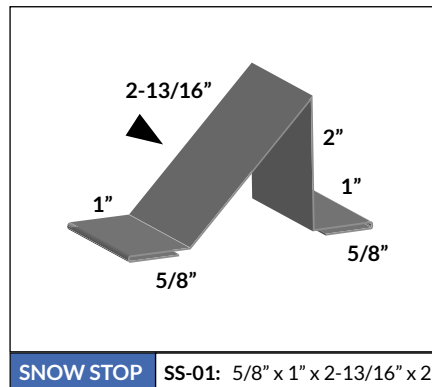

DOUBLE J	ISC-06: 2" x 5/7" x 5/8" x 7/8"
	ISC-07: 1 7/8" x 7/8" x 7/8" x 7/8"

J CHANNEL	J-01: 2-3/16" x 9/16" x 1/2" x 3/8"
	J-02: 2-1/2" x 13/16" x 1/2" x 3/8"
	J-05: 3-3/16" x 1-5/16" x 7/8" x 3/8"

J CHANNEL	J-03: 2-5/16" x 5/8" x 11/16"
	J-04: 2-3/4" x 7/8" x 7/8"
	J-06: 3-3/16" x 1-5/16" x 1-1/4"

SUPER J	J-07: 3 1/8" x 7/8" x 2"
----------------	---------------------------------

OUTSIDE CORNER	OSC-01: 3/4" x 1" x 2-3/4"
	OSC-02: 3/4" x 1" x 3-3/4"
	OSC-03: 3/4" x 1" x 4-3/4"
	OSC-05: 3/4" x 1-3/4" x 5"

OUTSIDE CORNER	OSC-04: 1-3/4" x 7/8" x 7/8" x 4"
-----------------------	--

PEAK CAP	PC-01: 5" x 1-3/4"
	PC-02: 5" x 2-3/4"

END WALL EW-01: 4" x 5"

SIDE WALL SW-01: 4" x 3-3/4" x 1" x 3/4"
SW-02: 4" x 3-3/4" x 1-3/4" x 3/4"