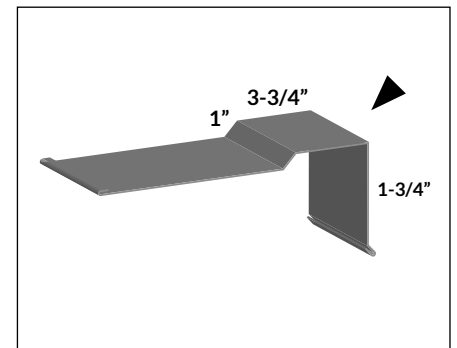

BASE	BF-01: 2" x 1"
	BF-02: 2" x 1 ¹ / ₂ "
	BF-03: 3 ¹ / ₄ " x 1 ³ / ₄ "

DOOR JAM	DJ-01: 7 ¹ / ₄ " x 1 ⁹ / ₁₆ " x 1"
	DJ-02: 9" x 1 ⁹ / ₁₆ " x 1 ¹ / ₂ "

EAVE	EV-01: 3" x 1"
	EV-02: 3" x 2"
	EV-03: 3" x 4 ¹ / ₈ "
	EV-04: 4" x 5"
	EV-05: 3" x 3"

FASCIA	FC-01: 5" x 1 ¹ / ₂ "
	FC-02: 6" x 1 ¹ / ₂ "
	FC-03: 7" x 1 ¹ / ₂ "

GABLE	GB-01: 3/4" x 1" x 3 ¹⁵ / ₁₆ " x 1 ³ / ₄ "
	GB-02: 3/4" x 1" x 3 ³ / ₄ " x 2 ³ / ₄ "
	GB-03: 3/4" x 1" x 4" x 4 ³ / ₄ "
	GB-04: 3/4" x 1 ³ / ₄ " x 5" x 6 ¹ / ₄ "
	GB-05: 3/4" x 1" x 3 ⁵ / ₈ " x 3 ³ / ₄ "

HEADER	HD-01: 2" x 1"
	HD-02: 2" x 2"

INSIDE CORNER	ISC-01: 2" x 2" x 7/8"
----------------------	-------------------------------

INSIDE CORNER	ISC-02: 3/4" x 1" x 4"
	ISC-05: 3/4" x 1 3/4" x 5"

INSIDE CORNER	ISC-03: 4" x 7/8" x 7/8" x 1 3/4"
----------------------	--

DOUBLE J	ISC-06: 2" x 5/7" x 5/8" x 7/8"
	ISC-07: 1 7/8" x 7/8" x 7/8" x 7/8"

J CHANNEL	J-01: 2-3/16" x 9/16" x 1/2" x 3/8"
	J-02: 2-1/2" x 13/16" x 1/2" x 3/8"
	J-05: 3-3/16" x 1-5/16" x 7/8" x 3/8"

J CHANNEL	J-03: 2-5/16" x 5/8" x 11/16"
	J-04: 2-3/4" x 7/8" x 7/8"
	J-06: 3-3/16" x 1-5/16" x 1-1/4"