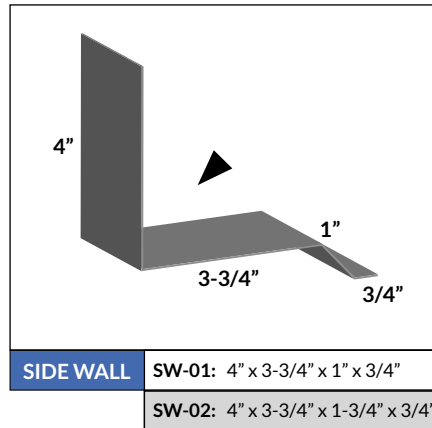

DOUBLE J	ISC-06: 2" x 5/7" x 5/8" x 7/8"
	ISC-07: 1 7/8" x 7/8" x 7/8" x 7/8"

J CHANNEL	J-01: 2-3/16" x 9/16" x 1/2" x 3/8"
	J-02: 2-1/2" x 13/16" x 1/2" x 3/8"
	J-05: 3-3/16" x 1-5/16" x 7/8" x 3/8"

J CHANNEL	J-03: 2-5/16" x 5/8" x 11/16"
	J-04: 2-3/4" x 7/8" x 7/8"
	J-06: 3-3/16" x 1-5/16" x 1-1/4"

SUPER J	J-07: 3 1/8" x 7/8" x 2"
----------------	---------------------------------

OUTSIDE CORNER	OSC-01: 3/4" x 1" x 2-3/4"
	OSC-02: 3/4" x 1" x 3-3/4"
	OSC-03: 3/4" x 1" x 4-3/4"
	OSC-05: 3/4" x 1-3/4" x 5"

OUTSIDE CORNER	OSC-04: 1-3/4" x 7/8" x 7/8" x 4"
-----------------------	--

PEAK CAP	PC-01: 5" x 1-3/4"
	PC-02: 5" x 2-3/4"

END WALL EW-01: 4" x 5"

SIDE WALL SW-01: 4" x 3-3/4" x 1" x 3/4"
SW-02: 4" x 3-3/4" x 1-3/4" x 3/4"