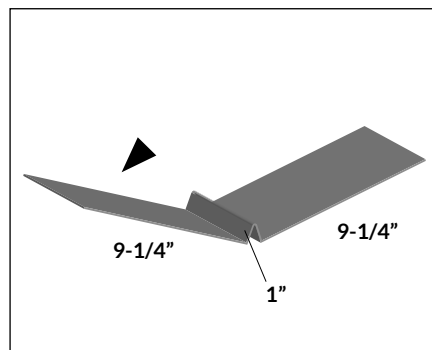

DOUBLE J	ISC-06: 2" x 5/7" x 5/8" x 7/8"
	ISC-07: 1 7/8" x 7/8" x 7/8" x 7/8"

J CHANNEL	J-01: 2-3/16" x 9/16" x 1/2" x 3/8"
	J-02: 2-1/2" x 13/16" x 1/2" x 3/8"
	J-05: 3-3/16" x 1-5/16" x 7/8" x 3/8"

J CHANNEL	J-03: 2-5/16" x 5/8" x 11/16"
	J-04: 2-3/4" x 7/8" x 7/8"
	J-06: 3-3/16" x 1-5/16" x 1-1/4"

OUTSIDE CORNER	OSC-04: 1-3/4" x 7/8" x 7/8" x 4"
-----------------------	--

PEAK CAP	PC-01: 5" x 1-3/4"
	PC-02: 5" x 2-3/4"

END WALL EW-01: 4" x 5"

SIDE WALL SW-01: 4" x 3-3/4" x 1" x 3/4"
SW-02: 4" x 3-3/4" x 1-3/4" x 3/4"

TRACK COVER TC-01: 1-1/4" x 1-1/2" x 2-1/4" x 4-3/4" x 1-1/2" x 3/4"

TOP MOUNT TC-04: 3 1/4" x 5" x 1 1/4"

BIG FRAME FACE MOUNT TC-02: 1" x 1-5/8" x 5-3/8" x 2-7/8" x 5/8"

FACE MOUNT TC-03: 1-3/4" x 1-3/4" x 7" x 1-3/8" x 5/8"

TOP MOUNT TC-04: 1" x 3-1/4" x 5" x 1-3/8" x 5/8"

VALLEY V-01: 10-1/4" x 10-1/4"
V-04: 20-1/2" x 20-1/2"

VALLEY V-02: 9-1/4" x 1" x 9-1/4"
V-03: 8-3/4" x 1-1/2" x 8-3/4"

Custom Trim Available by Request.