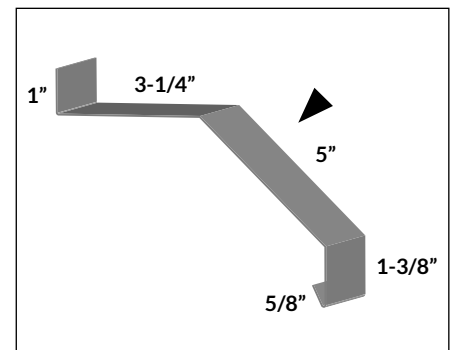

DOUBLE J	ISC-06: 2" x 5/7" x 5/8" x 7/8"
	ISC-07: 1 7/8" x 7/8" x 7/8" x 7/8"

J CHANNEL	J-01: 2-3/16" x 9/16" x 1/2" x 3/8"
	J-02: 2-1/2" x 13/16" x 1/2" x 3/8"
	J-05: 3-3/16" x 1-5/16" x 7/8" x 3/8"

J CHANNEL	J-03: 2-5/16" x 5/8" x 11/16"
	J-04: 2-3/4" x 7/8" x 7/8"
	J-06: 3-3/16" x 1-5/16" x 1-1/4"

OUTSIDE CORNER	OSC-04: 1-3/4" x 7/8" x 7/8" x 4"
-----------------------	--

PEAK CAP	PC-01: 5" x 1-3/4"
	PC-02: 5" x 2-3/4"

END WALL EW-01: 4" x 5"

SIDE WALL SW-01: 4" x 3-3/4" x 1" x 3/4"
SW-02: 4" x 3-3/4" x 1-3/4" x 3/4"

TRACK COVER TC-01: 1-1/4" x 1-1/2" x 2-1/4" x 4-3/4" x 1-1/2" x 3/4"

TOP MOUNT TC-04: 3 1/4" x 5" x 1 1/4"

BIG FRAME FACE MOUNT TC-02: 1" x 1-5/8" x 5-3/8" x 2-7/8" x 5/8"

FACE MOUNT TC-03: 1-3/4" x 1-3/4" x 7" x 1-3/8" x 5/8"

TOP MOUNT TC-04: 1" x 3-1/4" x 5" x 1-3/8" x 5/8"

VALLEY V-01: 10-1/4" x 10-1/4"
V-04: 20-1/2" x 20-1/2"

VALLEY V-02: 9-1/4" x 1" x 9-1/4"
V-03: 8-3/4" x 1-1/2" x 8-3/4"

Custom Trim Available by Request.