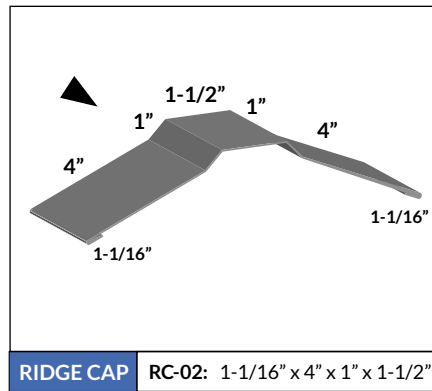

HEADER	HD-01: 2" x 1"
	HD-02: 2" x 2"

INSIDE CORNER	ISC-01: 2" x 2" x 7/8"
----------------------	-------------------------------

INSIDE CORNER	ISC-02: 3/4" x 1" x 4"
	ISC-05: 3/4" x 1 3/4" x 5"

INSIDE CORNER	ISC-03: 4" x 7/8" x 7/8" x 1 3/4"
----------------------	--

DOUBLE J	ISC-06: 2" x 5/7" x 5/8" x 7/8"
	ISC-07: 1 7/8" x 7/8" x 7/8" x 7/8"

J CHANNEL	J-01: 2-3/16" x 9/16" x 1/2" x 3/8"
	J-02: 2-1/2" x 13/16" x 1/2" x 3/8"
	J-05: 3-3/16" x 1-5/16" x 7/8" x 3/8"

J CHANNEL	J-03: 2-5/16" x 5/8" x 11/16"
	J-04: 2-3/4" x 7/8" x 7/8"
	J-06: 3-3/16" x 1-5/16" x 1-1/4"

SUPER J	J-07: 3 1/8" x 7/8" x 2"
----------------	---------------------------------

OUTSIDE CORNER	OSC-01: 3/4" x 1" x 2-3/4"
	OSC-02: 3/4" x 1" x 3-3/4"
	OSC-03: 3/4" x 1" x 4-3/4"
	OSC-05: 3/4" x 1-3/4" x 5"

OUTSIDE CORNER	OSC-04: 1-3/4" x 7/8" x 7/8" x 4"
-----------------------	--

PEAK CAP	PC-01: 5" x 1-3/4"
	PC-02: 5" x 2-3/4"

END WALL EW-01: 4" x 5"

SIDE WALL SW-01: 4" x 3-3/4" x 1" x 3/4"
SW-02: 4" x 3-3/4" x 1-3/4" x 3/4"