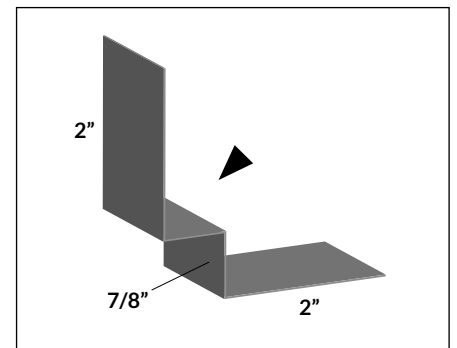

BASE	BF-01: 2" x 1"
	BF-02: 2" x 1 ¹ / ₂ "
	BF-03: 3 ¹ / ₄ " x 1 ³ / ₄ "

DOOR JAM	DJ-01: 7 ¹ / ₄ " x 1 ⁹ / ₁₆ " x 1"
	DJ-02: 9" x 1 ⁹ / ₁₆ " x 1 ¹ / ₂ "

EAVE	EV-01: 3" x 1"
	EV-02: 3" x 2"
	EV-03: 3" x 4 ¹ / ₈ "
	EV-04: 4" x 5"
	EV-05: 3" x 3"

FASCIA	FC-01: 5" x 1 ¹ / ₂ "
	FC-02: 6" x 1 ¹ / ₂ "
	FC-03: 7" x 1 ¹ / ₂ "

GABLE	GB-01: 3/4" x 1" x 3 ¹⁵ / ₁₆ " x 1 ³ / ₄ "
	GB-02: 3/4" x 1" x 3 ³ / ₄ " x 2 ³ / ₄ "
	GB-03: 3/4" x 1" x 4" x 4 ³ / ₄ "
	GB-04: 3/4" x 1 ³ / ₄ " x 5" x 6 ¹ / ₄ "
	GB-05: 3/4" x 1" x 3 ⁵ / ₈ " x 3 ³ / ₄ "

HEADER	HD-01: 2" x 1"
	HD-02: 2" x 2"

INSIDE CORNER	ISC-01: 2" x 2" x 7/8"
----------------------	-------------------------------

INSIDE CORNER	ISC-02: 3/4" x 1" x 4"
	ISC-05: 3/4" x 1 3/4" x 5"

INSIDE CORNER	ISC-03: 4" x 7/8" x 7/8" x 1 3/4"
----------------------	--

DOUBLE J	ISC-06: 2" x 5/7" x 5/8" x 7/8"
	ISC-07: 1 7/8" x 7/8" x 7/8" x 7/8"

J CHANNEL	J-01: 2-3/16" x 9/16" x 1/2" x 3/8"
	J-02: 2-1/2" x 13/16" x 1/2" x 3/8"
	J-05: 3-3/16" x 1-5/16" x 7/8" x 3/8"

J CHANNEL	J-03: 2-5/16" x 5/8" x 11/16"
	J-04: 2-3/4" x 7/8" x 7/8"
	J-06: 3-3/16" x 1-5/16" x 1-1/4"