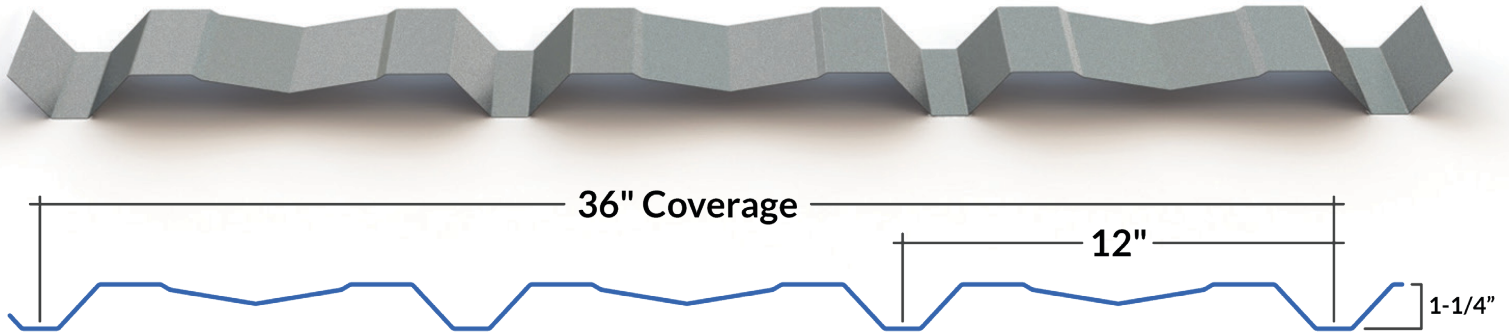

## Wide Span Reverse Panel For Architectural Walls

Our *FA panel* is a reversed wide-span profile that is ideal in creating unique architectural designs and to help create stunning exteriors for commercial buildings, storefronts, offices and other architectural projects.

When combined with our other wide-span profile, the *FR panel*, you can add an eye-catching modern flare to any business exterior, especially when applied in contrasting vertical and horizontal lines.