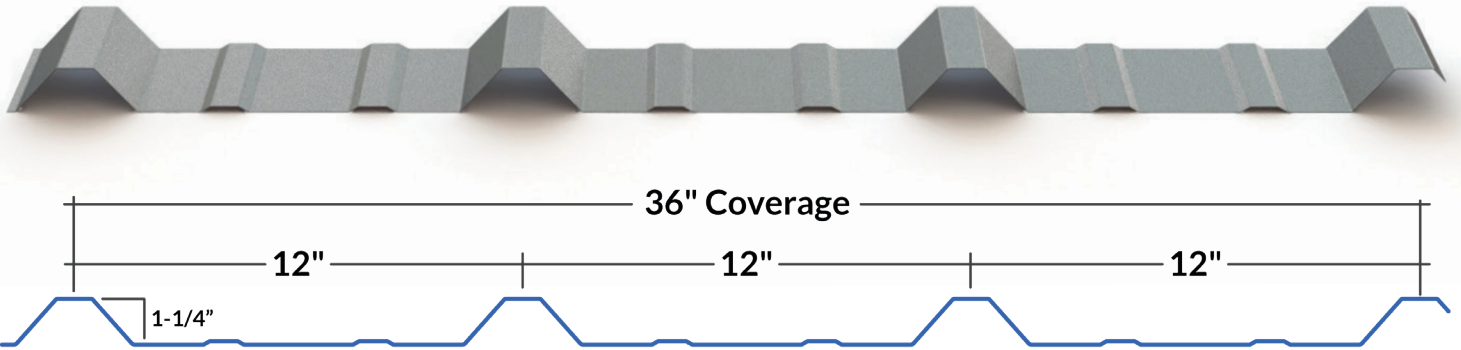

FR PANEL

Info Sheet

Commercial Profile with the Largest Spans

The **FR panel** features our largest span at 12" making this profile a go-to choice for many commercial applications. The panel also features our highest rib height at 1-1/4", which performs extremely well on low-sloped roofs and the farthest spans.

Also available in **FR Reverse** for architectural applications. A go-to choice for many commercial installations and pairs well with our **FA panel**.

Applications: Roof & Wall

Coverage: 36" | **Depth:** 1-1/4"

Available Gauges: 24 & 26

Available in 40+ Standard Colours & Specialty Finishes

Recommended Slope: 1/12 with overlap sealant (or 2/12 without)

Note: Confirm with construction standards and underlayment manufacturing

Cutting charge applies below 48"

More colours & gauges are available by special order

Great for Low-Sloped Roofs

Pictured is a roof in Galvanized.

**EXPOSED
FASTENER**
— SERIES —

Visit Our Website at
FORMASTEEL.CA