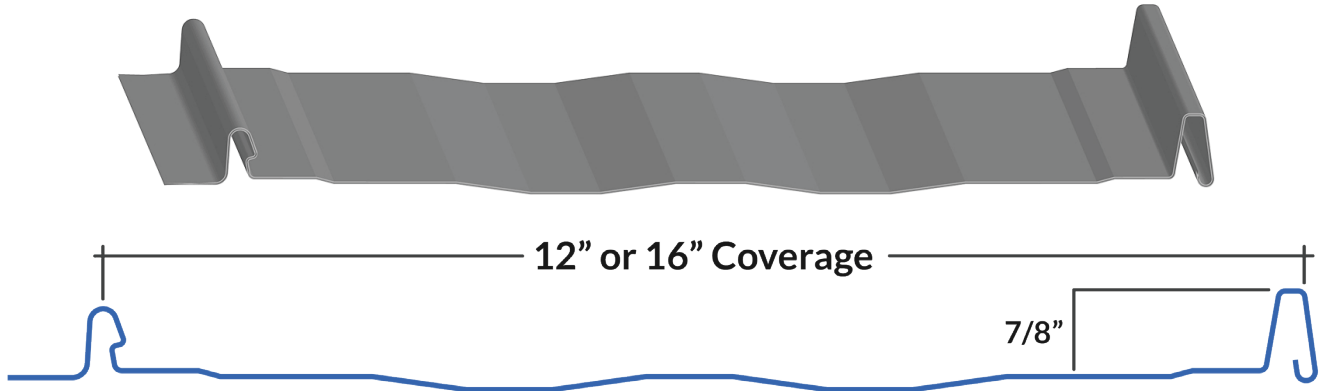

FORMALOC

Info Sheet

Hidden Fastener Standing Seam Panel

The **FormaLoc** panel system is a hidden fastener standing seam panel that offers easy installation for roofers and homeowners alike. With long clean lines, this panel system provides recognized hidden fastener performance, while remaining an affordable product for a wide array of projects.

Suitable for climates with high wind, high snow accumulation, and extreme temperatures. The **FormaLoc** panel is available with either striations or minor ribs and works well for both roof (26 gauge) and wall applications (26 gauge or 29 gauge).

Applications: Roof & Wall

Coverages: 12" or 16" | **Depth:** 7/8"

Panel Length: Up to 35' (minimum length: 12")

Available Gauges: 26 & 29

Available in **30+ Standard Colours**

Roof Slope: Greater than 3/12 is recommended

Goodbye to Open Notches

We offer Profile Notching on our **FormaLoc** panels, which allows for a closed off seam along the eave edge. Ideal for roofing applications, pre-notching makes field install a breeze and gives your roof a cleaner end result.